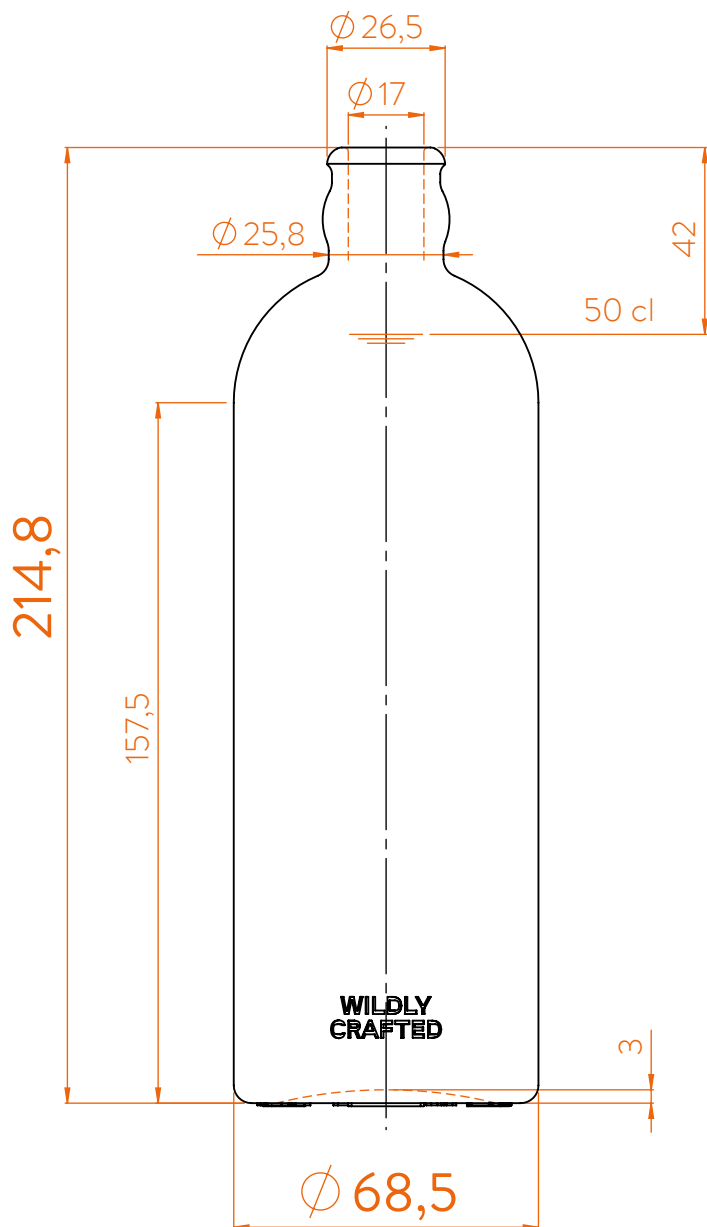

WILDLY CRAFTED® BOBBER JR

estal

www.estal.com
+ 34 972 821 676

Modelo registrado/
Registered model/
Modèle enregistré/

- AMBER
- EXTRA FLINT
- FLINT WILD GLASS

DATOS TÉCNICOS TECHNICAL DATA DONNÉES TECHNIQUES

Peso / Weight / Poids	360 gr
Altura total / Total height / Hauteur totale	214,8 mm
Diámetro del cuerpo / Body diameter / Diamètre du corps	68,5 mm
Ø interno boca / Ø inner mouth / Ø intérieur bouche	17 mm
Capacidad a verter / Brimfull / Capacité ras-bord	525 ml

50 cl

At first the WILDLY CRAFTED BOBBER JR range is proposed in 50 cl.
Following business opportunities, other sizes (from miniature 5cl to big size 300cl) will be added to the range.

The elements detailed in this document are not contractual. They are only indicative.